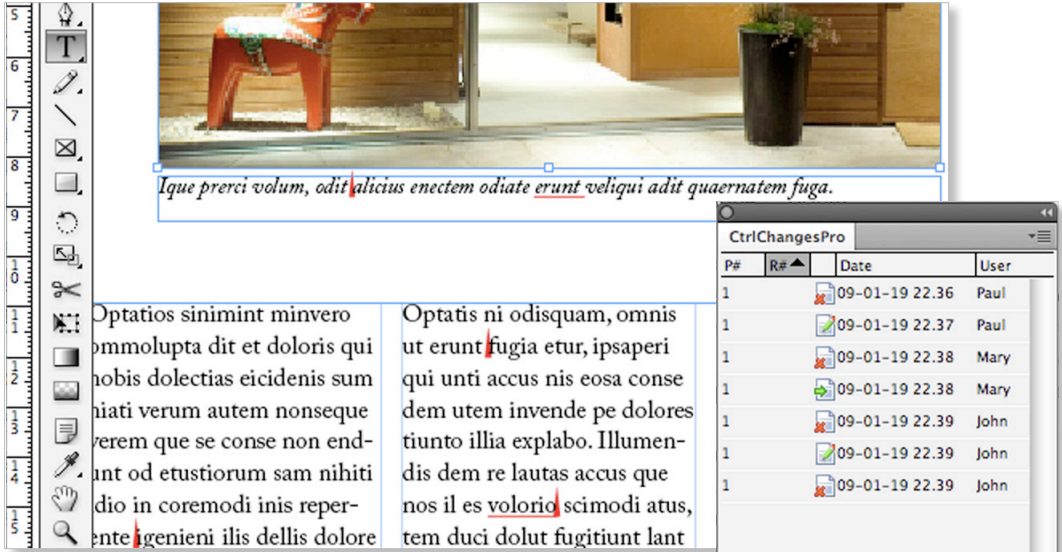

CtrlChanges

Manage text changes in InDesign and InCopy

CtrlChanges is a plug-in for InDesign and InCopy users that require a clear and accurate solution to a common problem – to visually be able to see what has been changed in a document.

CtrlChanges tracks and displays all text changes performed in the document – right there, in the Layout view!

The CtrlChanges Pro panel, where changes can easily be located, reviewed, accepted or rejected.